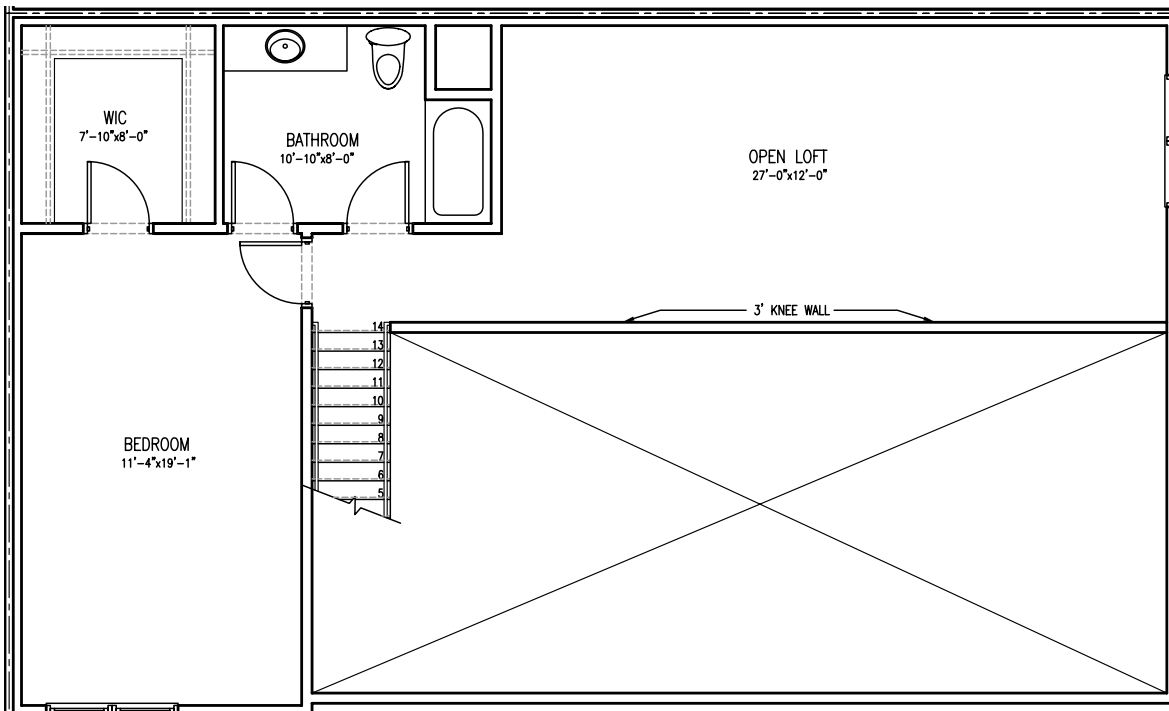

THE SWAN I
with First Floor Master Bedroom
Prices Starting at \$379,000

First Floor Plan

First Floor: 1032
Second Floor: 899
Total: 1931

Second Floor Plan with Bath