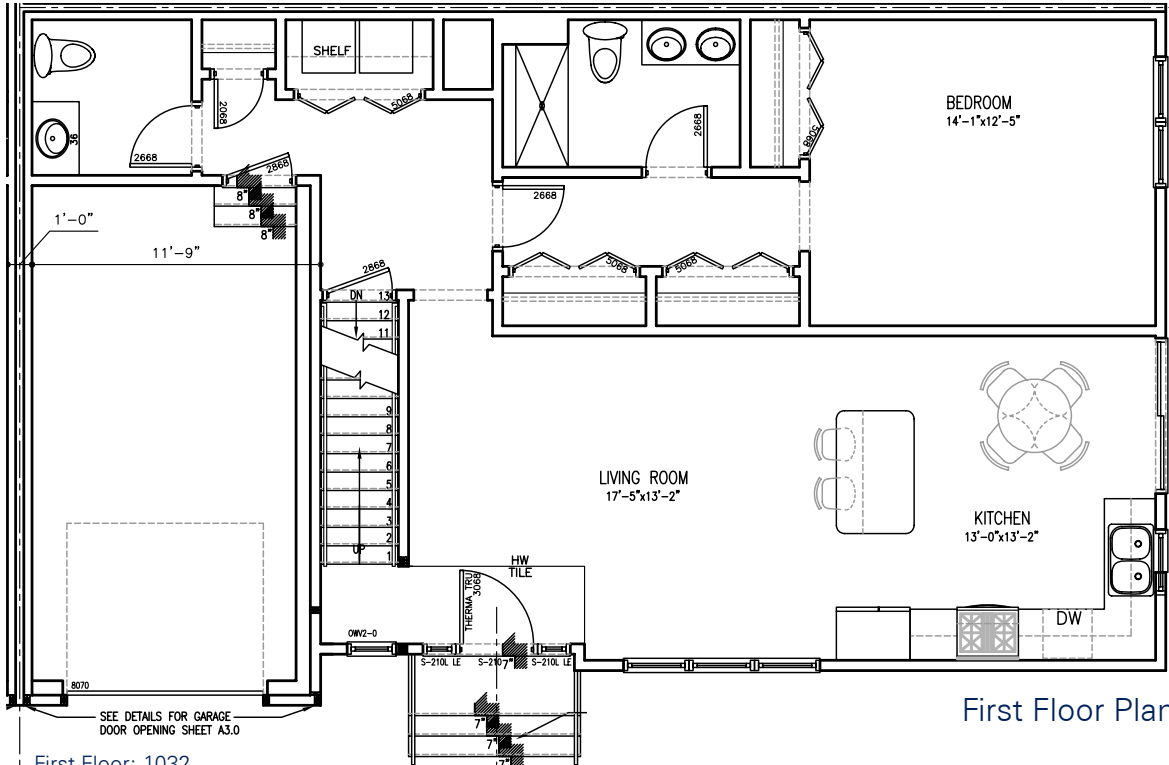

THE SWAN I
with First Floor Master Bedroom
Prices Starting at \$379,000

First Floor Plan

First Floor: 1032
Second Floor: 899
Total: 1931

Second Floor Plan with Bath